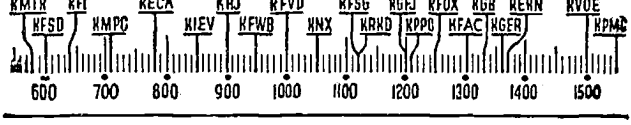

YOUR Radio TODAY

[The information contained in the following schedule is furnished by the stations broadcasting the programs.]

Before 8 a.m.

KMTR—Calif. Theater. 6.
KFI—Melody. 6:45; News. 7:15; Sing n' Salesman. 7:30; News. 7:45.
KMPC—Old Nite Watchman. 6:30.
KECA—Musical Clock. 6:30; News. 7:00; Music. 7:45.
KHJ—Rise & Shine. 6; News. 7; Rise & Shine. 7:15.
KFVB—Sun. Wilson. 6; Sunrise Express. 7.
KFVD—Spanish. 6; Jubilee. 7:15.
KNX—Sunrise Salute. 6:15; News. 7:00; Music. 7:45.
KRKD—Doug Douglas. 6; Doug Douglas. 6:45; News. 7:45.
KFOX—El Desperador. 5; Music. 7:00; Mildred Van. 7:45.
KFAC—Music. 6; Pastor Reynolds. 7; Music. 7:30.
KGER—Farru. 6:05; Maurice Johnson. 6:30; Aubrey Lee. 6:45.
KVOE—Music. 7; News. 7:45.